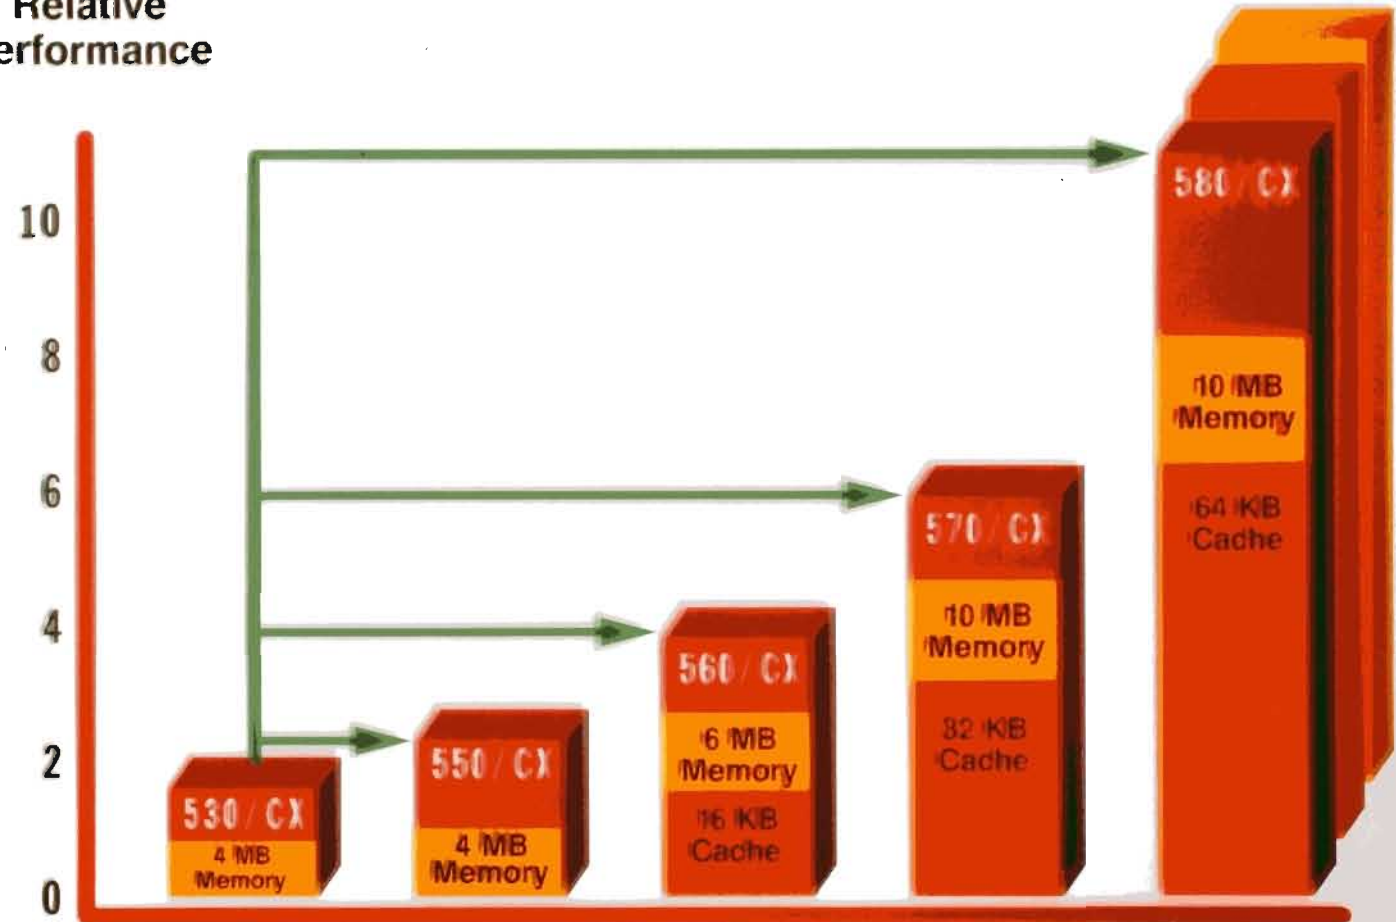

ND-SAFE

ND-500/CX SERIES Growth Path - Model 22

Relative
performance

ND-SAFE

ND SYSTEMS - Features Summary

	ND-110 Satellite	ND-110 Compact	ND-110/CX Compact	ND-110/CX	ND-500/CX
Relative Performance	1	1	1.8	1.8	1-21
Max. Terminals	9	40	40	225	225
Memory (MB)	1-4	2-16	2-16	2-32	3-128
Max. Disk Capacity	74 MB	1.8 GB	1.8 GB	29 GB	29 GB

ND-SAFE

ND-500/CX SERIES - Features Summary

	510/CX	530/CX	550/CX	560/CX	570/CX	580/CX
Relative Performance	1	1.6	2.3	3.8	5.9	11-21
Memory (MB)	3-8	4-72	4-72	6-72	10-72	10-128
Cache Memory (KB)	-	-	-	16	32	64-256
Number of I/O Channels	1	1-3	1-3	1-3	1-3	1-13
Available in models	21	21,22	21,22	21,22	21,22	20,30,40